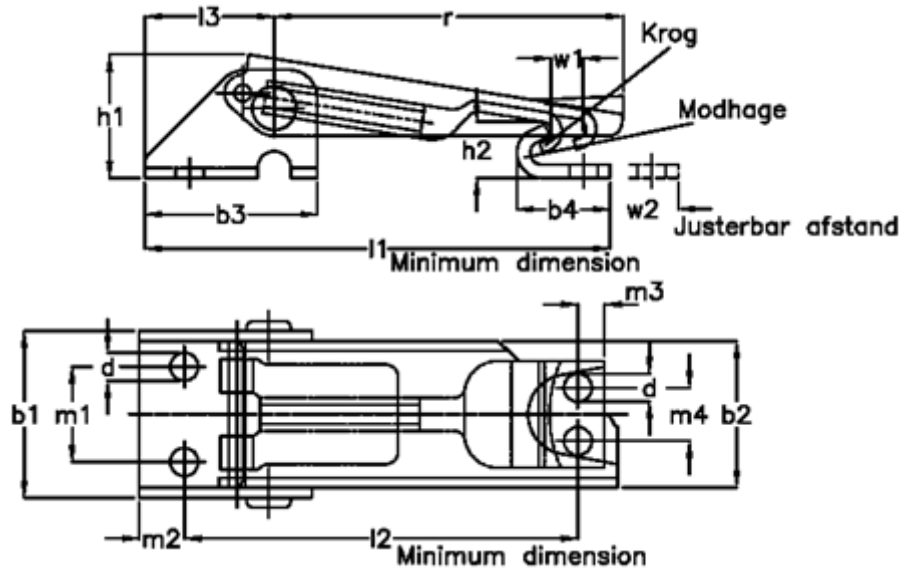

Article number: 20694051

Description: E+G Klee hook clamp  
GN 831-100-A-ST-2

## Measures

$b_1$	= 25.5	$l_1$	= 67	Size	= 100
$b_2$	= 22	$l_2$	= 56	$w_1$	= 5.5
$b_3$	= 26	$l_3$	= 19.5	$w_2$	adjustable range = 12
$b_4$	= 14	$m_1$	= 14.3		
$d$	= 4.2	$m_2$	= 7		
$h_1$	= 18.5	$m_3$	= 4		
$h_2$	= 8.5	$m_4$	= 8		
Holding force N	= 1000	$r$	= 51		